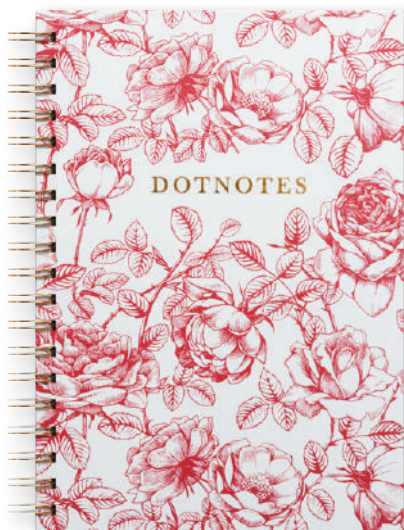

92 7429 00

DotNotes

I DotNotes samlar du alla dina att göra-listor, post-its och anteckningar på ett och samma ställe. Organisera, kladda, skriv eller måla, du väljer själv hur du vill bygga upp din anteckningsbok/kalender på ett snyggt och kreativt sätt! Punktade sidor. FSC®.

Spiralbunden

Kartongomslag. Numrerade sidor 1-135. 120 g syrefritt papper. 70 blad.

Format: 176x250 mm (B5).

92 7429 00 DotNotes Blommor.

92 7430 00 DotNotes svart.

Ny design!

Spiralbunden

Omslag i PP-plast. Utbytbar motiv i plastficka. Flyttbar linjal. 100 g, 70 blad. Cremefärgat papper.

Format: 148x210 mm (A5).

92 7399 00 DotNotes A5.